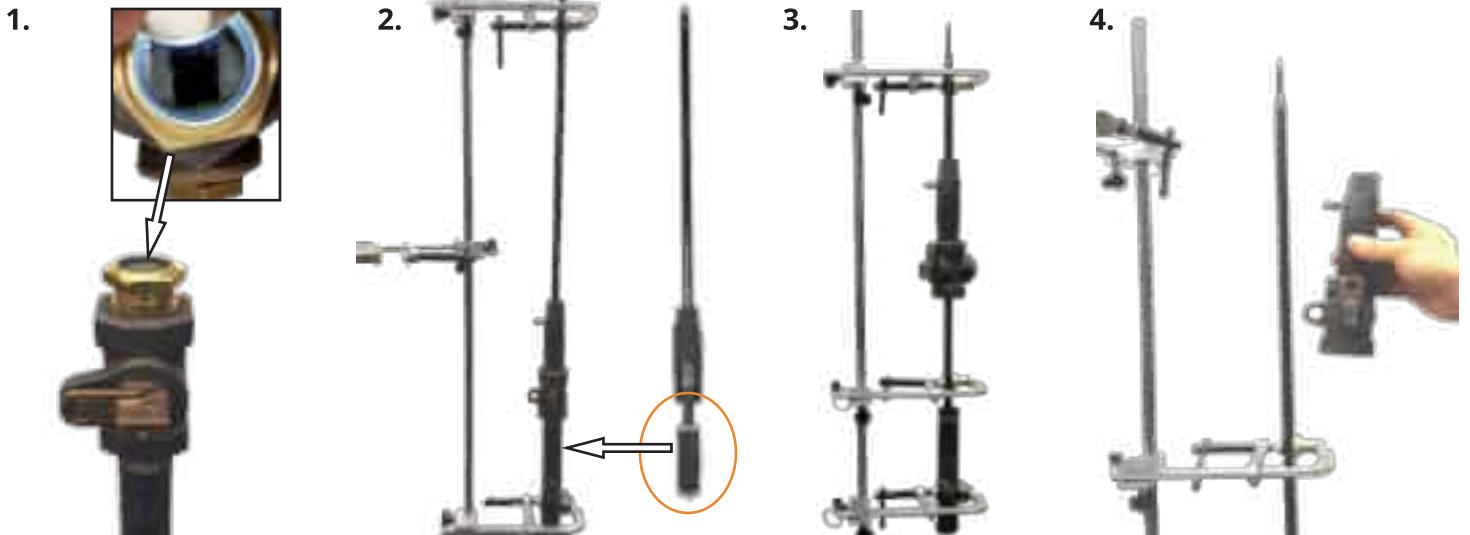

Service Renewal: 1/2"-2" Valve Changer

Gas-Free removal and replacement of most 1/2" - 2" rectangular port or ball meter valves on steel and anodeless PE risers operating up to 100 psi

- Enhances public and worker safety.
- No blowing gas.
- Fast and easy valve change out.
- Customers can be back online in little time!
- Saves the cost of entire service renewal.
- No excavations for a simple leaking meter valve.

Simple Operation

1. Remove piping and check valve passage with sight glass.

2. Attach Valve Changer and insert stopper below valve.

3. Remove old valve

4. Install new valve.

54-VC5001000	1/2"-1" Valve Changer Tool Kit
54-VC7501000	3/4"-1" Valve Changer Tool Kit
54-VC7501250	3/4"-1 1/4" Valve Changer Tool Kit
54-VC5001250	1/2"-1-1/4" Valve Changer Tool Kit
54-VC5002000E	1/2"-2" Valve Changer Tool Kit
54-VCBASET00L	Valve Changer Base Tool - Build your own